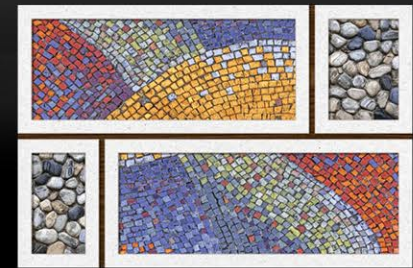

450mm X 300mm

DIGITAL
WALL
TILES

8066