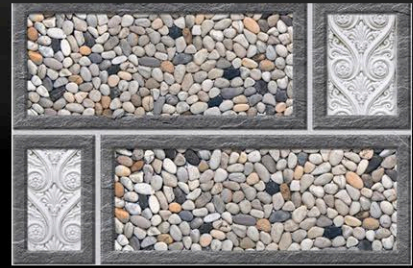

DIGITAL
WALL
TILES

8015

450mm X 300mm

DIGITAL
WALL
TILES

8016

450mm X 300mm

DIGITAL
WALL
TILES

8018