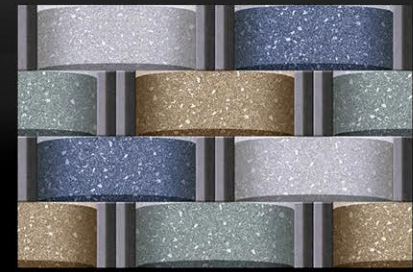

450mm X 300mm

DIGITAL
WALL
TILES

8062

450mm X 300mm

DIGITAL
WALL
TILES

8063

450mm X 300mm

DIGITAL
WALL
TILES